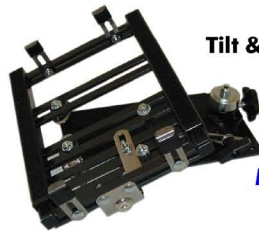

- Easy access ergonomic controls
- Tilt and triple swivel movements
- 1" steel shaft articulations
- Durable welded steel construction
- Spring assisted telescopic adjustment
- Different base designs

Side Wall Mount
Tilt, triple swivel
& telescopic
adjustment
MODEL #2033

Flat Floor Mount
Tilt, triple swivel
& telescopic
adjustment
MODEL #2035

Single Arm Systems

Basic Mount
Tilt & Swivel

MODEL #1001

Tilt & swivel
Quick Release

MODEL #1002

Single Arm
Tilt & Swivel
Telescopic

MODEL #1003

Single Arm
Tilt & Swivel
Telescopic
Side Mounted

MODEL #1030

Central Mounting System

MODEL #1062

Radio and laptop tray not included

Single Arm
Tilt & Swivel
Telescopic
Radio Mount

MODEL #1062

Slide & Swivel Mount
Low profile

MODEL #4114

Tilt & Swivel Mount
Low profile

MODEL #4113

Laptop Trays

MODEL #LT-101

- Side to side operation
- Width adjustable
- Height adjustable

MODEL #LT-103

- Side to side operation
- Includes Keyed Cam lock
- Width adjustable
- Height adjustable
- Depth adjustable
- Thin hold-down clips (prevent broken hinges)