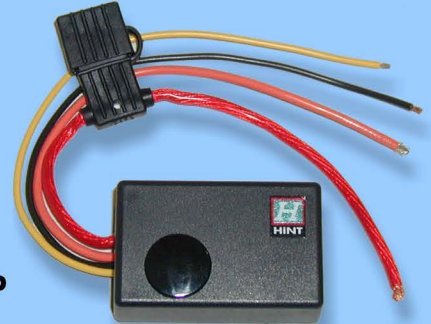

Single Arm
Tilt & Swivel
Telescopic
Side Mounted

MODEL #1030

Central Mounting System

MODEL #1062

Radio and laptop tray not included

Single Arm
Tilt & Swivel
Telescopic
Radio Mount

MODEL #1062

Slide & Swivel Mount
Low profile

MODEL #4114

Tilt & Swivel Mount
Low profile

MODEL #4113

Laptop Trays

MODEL #LT-101

- Side to side operation
- Width adjustable
- Height adjustable

MODEL #LT-103

- Side to side operation
- Includes Keyed Cam lock
- Width adjustable
- Height adjustable
- Depth adjustable
- Thin hold-down clips (prevent broken hinges)

MODEL #LT-109

- Front to back operation
- Includes Keyed Cam lock
- Width adjustable
- Height adjustable
- Depth adjustable
- Thin hold-down clips (prevent broken hinges)

Custom Made Products

**7 Port - 12 Volt
Powered USB HUB**

Part #USB-HUB-701-12V

Power Guard

**Also
Available**

- High Clamp
- Low Clamp
- Timer

Part #PG-1017

**Police Cruisers
Fire Apparatus
Ambulances
Buses
Trucks
S.U.V.
Forklift Trucks
Warehousing**

G.R.I.P.

POWER™